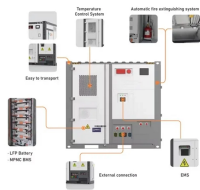

Zimbabwe fiber optic patch cord manufacturer

Telecontract is a prominent telecommunications service provider in Zimbabwe, with a strong focus on fiber optic solutions. Their extensive fiber optic infrastructure enables them to deliver innovative and ...