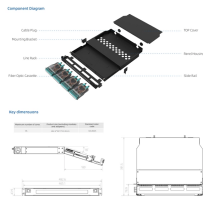

12 Core Fiber Splitter Distribution Box Outdoor
Fiber Splitter Distribution Box Outdoor pole/wall mounted 12 cores Plastic

The distribution box is able to hold up to 12 subscribers. It is used as a termination point for the feeder cable to connect with drop cable in FTTH network system. It integrates fiber splicing, splitting, ...

Fiber distribution box can splice up to 12 cores, and the inner part is equipped with ...

Find the best Zambia Optical Distribution Boxes and explore our extensive collection of high-quality Optical Distribution Boxes from Zambia. Buy wholesale Optical Distribution Boxes in Zambia from ...

This distribution box terminates outside optical cables with up to 12 fibers; it allocates 12 adapters for connecting with max 12 drop cable pigtails, it is also suitable for using with mini splitters.

FTTH 12-core optical fiber distribution box SC optical cable box outdoor waterproof wall-mounted
Material: PP new material Size: 260*225*85mm
Weight: 700g Suitable for: indoor/outdoor Noted:
...

The 12 Core Fiber Optic Distribution Box is meticulously crafted using high-quality ABS+ material, guaranteeing exceptional protection and achieving an impressive IP 65 protection level. This sturdy ...