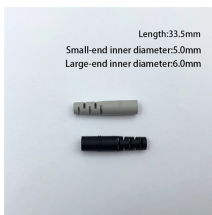

This distribution box terminates outside optical cables with up to 12 fibers; it allocates 12 adapters for connecting with max 12 drop cable pigtails, it is also suitable for using with mini splitters.

FTTH 12-core optical fiber distribution box SC optical cable box outdoor waterproof wall-mounted
Material: PP new material Size: 260*225*85mm
Weight: 700g Suitable for: indoor/outdoor Noted:
...

The 12 Core Fiber Optic Distribution Box is meticulously crafted using high-quality ABS+ material, guaranteeing exceptional protection and achieving an impressive IP 65 protection level. This sturdy ...