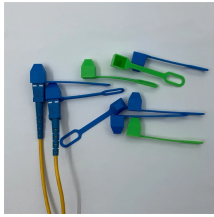

Master the TIA-598-C fiber optic color code standard. Read our complete guide and use our free interactive calculator to easily identify 1-144 core cables.

Developed for use in extreme environmental conditions found in downhole and defense applications, Fiber Optic Extreme® - an optical connection system that ensures data transmission when exposed ...

Understand fiber optic color codes with this complete guide. Learn about jacket colors, buffer color standards, connector IDs, and practical visuals. ...

Fiber optic connectors transmit pulses of light instead of electrical signals. Instead of allowing pins to make metal-to-metal contact, connectors must align microscopic glass fibers perfectly.