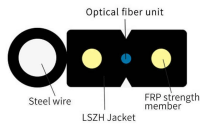

XI5108 distribution box model

Surface-sealed boxes with IP54 protection ensure long-lasting safety for industrial use. Available in various sizes to suit every installation.