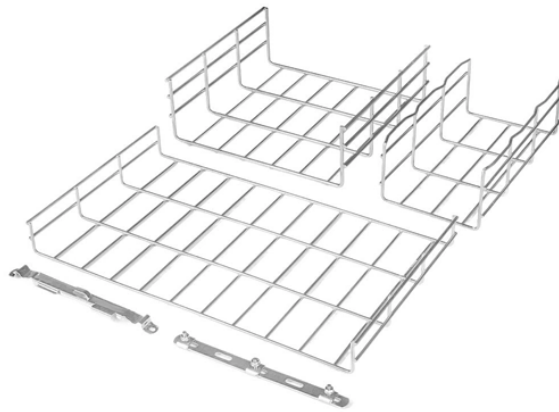

## XI5108 distribution box model

Surface-sealed boxes with IP54 protection ensure long-lasting safety for industrial use. Available in various sizes to suit every installation.

Exact12 distribution boxes for safety applications connect up to eight safe actuators in addition to eight standard sensors. They meet the EN ISO 13849-2 requirements.

The XL series power distribution cabinets support flexible cable entry/exit configurations adaptable to various usage environments. Multiple units can be combined for operation, and the top can be ...

Recessed electrical box for distribution switchgear up to 8 items with screw sealed ...

Product description Recessed distribution box. Ip40, ik08 Various sizes and accessories. White lid. Possibility to supply with key and metal lock by adding at the end of the reference "L".

Recessed electrical box for distribution switchgear up to 8 items with screw sealed in white and reversible door with frame included. Built according to the UNE EN 62208 and UNE 201003.

Flush distribution board, 8 modules. White frame and door. Flush dimensions 205 x 233 x 72 mm. Common applications: Indoor domestic / tertiary environment (Interior of home, offices, shops, etc.)