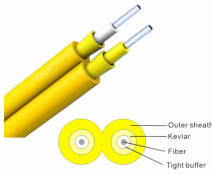

The interior of the electric box has been pre-wired and assembled. The user only needs to distinguish the live wire L and the neutral wire N, and calculate according to the wiring diagram.

Designed with provisions for easy mounting to walls or other structures, these quality enclosures are available in many sizes, material types, in single- or double-door versions, and with various latch or ...