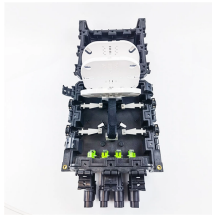

Workshop power distribution box 5050

Workshop power distribution box 5050

Explore a wide range of our 50A Power Distribution Box selection. Find top brands, exclusive offers, and unbeatable prices on eBay. Shop now for fast shipping and easy returns!

Designed for outdoor use with your DuroMax portable generator, this inlet box includes four $\frac{1}{2}$ " and $\frac{3}{4}$ " knockouts, built-in grounding, ample wiring space, and a spring-loaded, weatherproof cover for fast, ...

This sturdy and reliable box is built to provide you with safe and efficient power distribution, whether you're on a job site, hosting an event, or dealing with a power outage.

This sturdy and reliable box is built to provide you with safe and efficient power distribution, whether you're on a job site, hosting an event, or dealing with a power outage.