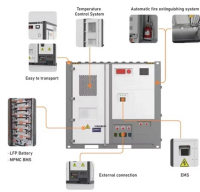

Wiring of outdoor distribution box in Mexico

I spent around 4 months with my ex girlfriend in Puerto Vallarta back in the early eighties. The common house wiring method was two conductor brown zip cord run on the surface and slightly ...