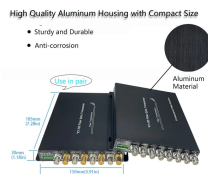

Wiring Direction: Wiring between the main circuit breaker and each branch circuit breaker in the box generally goes on the left, and the wiring out of the distribution box generally goes on the ...