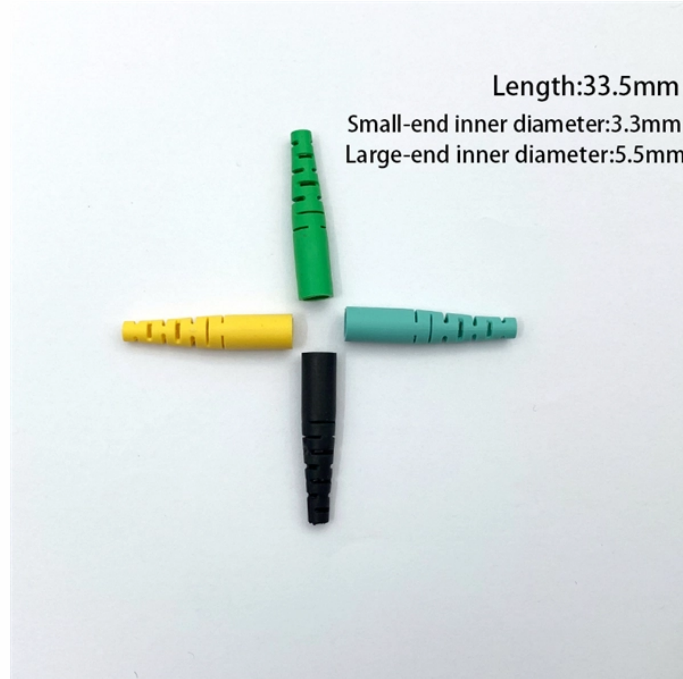

Wiring for extra-large electrical cabinet

Wiring for extra-large electrical cabinet

This guide will give you an overview of the most popular RS PRO parts for professional wiring of a control cabinet. Starting from bootlace ferrules to the right stripping and crimping tools, to cable ...