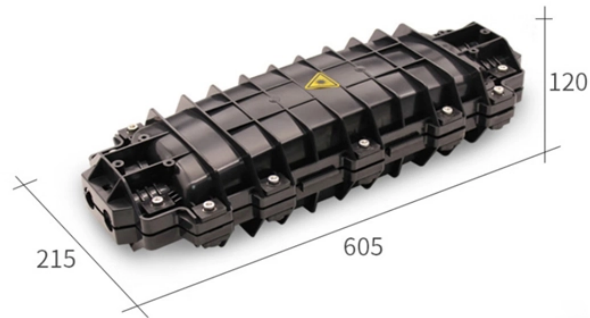

Which type of cable tray is used outdoors

Which type of cable tray is used outdoors

NewReach's outdoor cable trays are specifically designed for outdoor environments and provide several important benefits. They protect cables from physical damage, such as falling debris, and shield ...

Explore various cable tray types and sizes for electrical installations. Learn about ladder, perforated, solid-bottom, wire mesh, and channel trays in this complete guide.

Designed for open-air installations, outdoor cable trays are built with durability in mind, ensuring that critical infrastructure remains secure and organized in demanding settings.

Discover the top 7 types of cable trays including Ladder, Perforated, and Wire Mesh. Learn their applications and benefits for efficient cable management.

Our engineer's guide helps you choose the right outdoor cable tray based on environment, load, and corrosion resistance. Select HDG, Aluminum, or FRP with confidence.

They come in several forms, including ladder-type, perforated, and wire mesh (also known as basket trays), each tailored to different environments and cable loads.

Selecting the correct cable tray type is not arbitrary—it depends on a combination of cable characteristics, environmental conditions, and installation requirements.