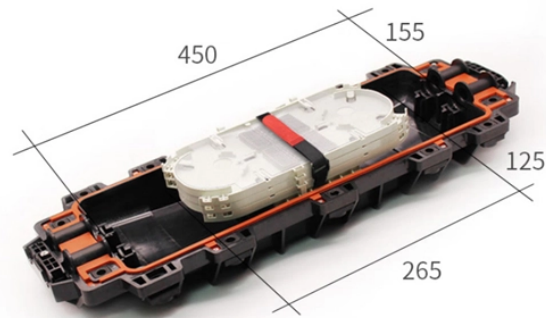

Which type of cable tray is used outdoors

Which type of cable tray is used outdoors

NewReach's outdoor cable trays are specifically designed for outdoor environments and provide several important benefits. They protect cables from physical damage, such as falling debris, and shield ...

Explore various cable tray types and sizes for electrical installations. Learn about ladder, perforated, solid-bottom, wire mesh, and channel trays in this complete guide.

Designed for open-air installations, outdoor cable trays are built with durability in mind, ensuring that critical infrastructure remains secure and organized in demanding settings.