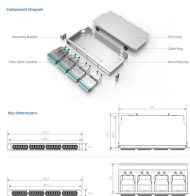

For a data center with fewer servers, a cold aisle containment system might be a more suitable and cost-effective option. But for a data center with many heat-generating servers, a hot ...