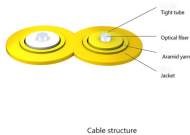

Steel & Tube offer a full range of cable trays and cable ladders suitable for all cable containment, and additionally can provide full take-offs from plans through to a complete quotation.