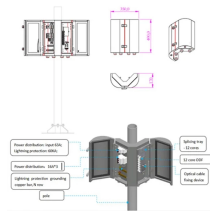

For the best result, consult an electrical professional before purchase or installation. 4. What protection features do distribution boards include? Modern boards feature circuit breakers, fuses, grounding ...