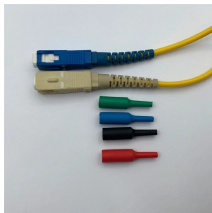

Traditional yoghurt based drink from India, sweet with fruit or savory with spice. Lassi Bar Choice: Mango, Pineapple, Savory Spice, Strawberry. disclaimer: pricing and availability subject to change.