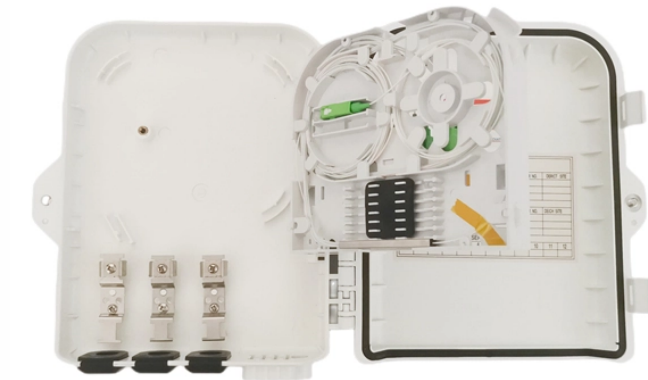

What model is a 12-core optical cable

Overview

A 12-core fiber optic cable is a cable that contains 12 individual optical fiber ribbons within a protective outer jacket. Each fiber ribbon can transmit a distinct communication signal, enabling the simultaneous transfer of multiple data streams. Think of it like a superhighway for data: it maximizes bandwidth while keeping things compact, making it a go-to. Imm(branch cord)/2. Imm (main cord) Material Stainless Steel Color Silvery White UL94 V-0 (*Burning stops within 10 seconds on a vertical specimen, no drips of flaming particles.) *Exact product code is subject to the cable length. Additionally, the optical fiber 12 core is equipped. When selecting a 12 core fiber optic cable for your network infrastructure, prioritize single-mode fibers for long-distance, high-bandwidth applications like telecom or campus backbones, and multimode for shorter runs such as data centers 1. Dielectric strength. Check out our 1,000-foot black 12 fiber indoor/outdoor singlemode fiber optic cable.

What model is a 12-core optical cable

A 12-core fiber optic cable is a cable that contains 12 individual optical fiber ribbons within a protective outer jacket. Each fiber ribbon can transmit a distinct communication signal, enabling the ...

This kind of cable is specifically used for self supporting aerial installation. The mental strength member is made up of stranded wires as the supporting part are completed with a polyethylene (PE) sheath ...

These cables consist of 12 to 216 fibers organized into 12-fiber ribbons inside a central tube. Dielectric strength members provide tensile strength while a specially formulated flame-retardant outer jacket ...