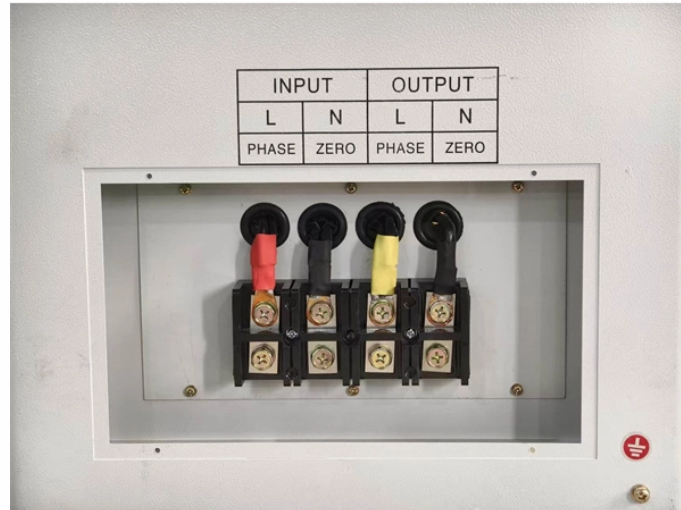

## What labels should be affixed to the integrated wiring cabinet

## What labels should be affixed to the integrated wiring cabinet

The labels must now include updated information like incident energy levels, arc flash boundary distances, and required PPE ratings. This helps ...

Use panel identification labels that indicate which panel the label corresponds to. ...

They use yellow-on-black labels for normal power, black-on-yellow for emergency power, and white-on-blue for UPS systems—providing instant visual recognition for critical circuits.

Adhesive vinyl labels or digital label maker output provide the best combination of durability, appearance, and code compliance. These materials ...

Learn electrical panel labeling standards, requirements & best ways to label an electrical panel for safety, compliance, and easy identification.