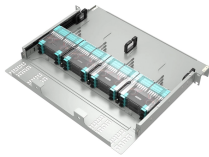

What kind of platform cabinet goes well with black baseboards

What kind of platform cabinet goes well with black baseboards

Discover stylish black kitchen cabinet ideas with CabinetSelect. Transform your kitchen with elegant, modern, and stylish designs that fit any home decor.