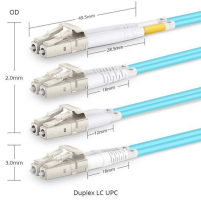

It can meet the weak TV signal access and effective distribution management of ...

The Signamax Multimedia Distribution Box can be used in a variety of applications (industrial, SOHO, FTTx) where compact standalone distribution devices capable of providing practically any type of ...

Incorporate a hospital grade power quality module for maximum protection from ...

Contact Us

For more information, pricing, or custom data center solutions, please contact us:

Website: <https://www.yoahorroenergia.es>

Email: hello@yoahorroenergia.es

Phone: +233 54 318 7269

Address: Plot 28, Spintex Road, Accra, Greater Accra, Ghana

This document is for informational purposes only. Specifications subject to change without notice.