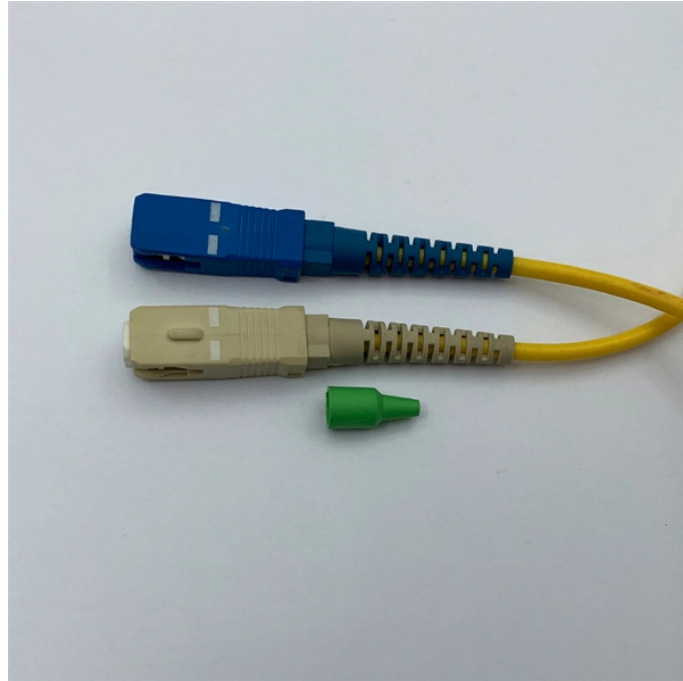

What is an Apegu distribution box

Overview

These high-performance electrical distribution boxes come equipped with multiple blue plug sockets, making them ideal for efficient power distribution in the most demanding industrial environments. It typically contains essential components such as circuit breakers, surge protectors. This video provides an **analysis** of the player skill distribution bar. We'll discuss what the **loading overlay** means and how to interpret it. #Gaming #PlayerSkill #SkillBar #VideoGames #**VideoEssay**. Also called a distribution board, panel board, breaker panel, or electric panel, it is the central hub in an electrical system that divides incoming power into various subsidiary circuits. The left side shows lower skill players, while the right features the higher skill ones.

What is an Apegu distribution box

These boxes control and distribute the flow of electrical power to various systems and components within a car, such as the engine, transmission, lights, HVAC, radio, and power windows.

Learn what a power distribution box is, how it works, key components, types, and why it's vital for safe and efficient electrical systems.

These high-performance electrical distribution boxes come equipped with multiple blue plug sockets, making them ideal for efficient power distribution in the most demanding industrial environments. ...

Distribution boxes serve a critical role in the safe distribution of electrical power across various circuits within residential, commercial, and industrial settings. They incorporate advanced circuit breaker ...