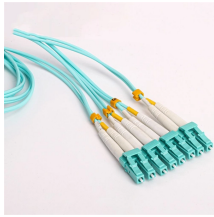

What is a wall-mounted cable tray

Overview

A wall mounted cable tray represents an essential infrastructure solution designed to support, organize, and protect electrical cables, data wires, and communication lines in commercial, industrial, and residential environments. The 501 Series Wall Mount Cable Tray from Snake Tray® is the perfect solution for long linear installations where space is at a premium. This cable management system allows the tray to be directly attached to a wall without brackets using integrated mounting rings located along the center spine of. Designed for building environments where the center of a hallway or room is packed with existing systems, this wall-mounted cable tray includes 1-inch rungs to minimize potential bending of sensitive cables. From heavy power cable pathways on oil drilling platforms to data center cabling, explore the cable tray that's strong yet. This guide provides step-by-step instructions on installing a cable tray on a wall, covering different types of cable trays, tools needed, and safety tips. This robust mounting system attaches directly to wall surfaces.

Hubbell's NEXTFRAME® Ladder Tray is the effective and widely used cable runway that supports and delivers bundles of cable between cabinets, racks, and closets, along walls, and suspended from ...

The meaning of WALL is a high thick masonry structure forming a long rampart or an enclosure chiefly for defense —often used in plural. How to use wall in a sentence.

This cable management system allows the tray to be directly attached to a wall without brackets using integrated mounting rings located along the center spine of the tray.

drive / push to the wall, to force into a desperate situation; humiliate or ruin completely. Not content with merely winning the match, they used every opportunity to push the inferior team to the wall.