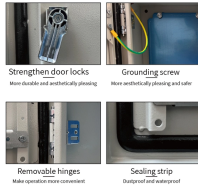

What is a PoE switch in Tanzania

| | |
|-------------------------------------------------------------------------------------|-------------------------------------------------------------------------------------------------------------------------------------------------------------------------------------------------------|
|  | <p>The Hikvision HIK-3E0105P-E is an unmanaged switch that requires no configuration and has 4 10/100Mbps PoE (Power over Ethernet) ports and 1 100Mbps port for ...</p> |
|  | <p>E300-4gp-2sfp commando scout e300 4ge full poe/poe+, 2sfp uplinks, 65w, unmanaged switch hardware...</p> |
|  | <p>Shop now for the D-Link 48-Port 10/100/1000Base-T PoE + 4 Combo 1000Base-T/SFP Web Smart Switch, 370W PoE Budget (802.3af/802.3at support) at Nidadanish Tanzania.</p> |
|  | <p>Description 24 10/100Mbps PoE ports, 1 Gigabit port and 1 Gigabit Combo port. Supports IEEE 802.3af/at 30W PoE. CCTV Mode supports 250m long distance and port isolation function. PoE ...</p> |
|  | <p>The Hikvision HIK-3E0105P-E is an unmanaged switch that requires no configuration and has 4 10/100Mbps PoE (Power over Ethernet) ports and 1 100Mbps port for uplink. It can automatically ...</p> |