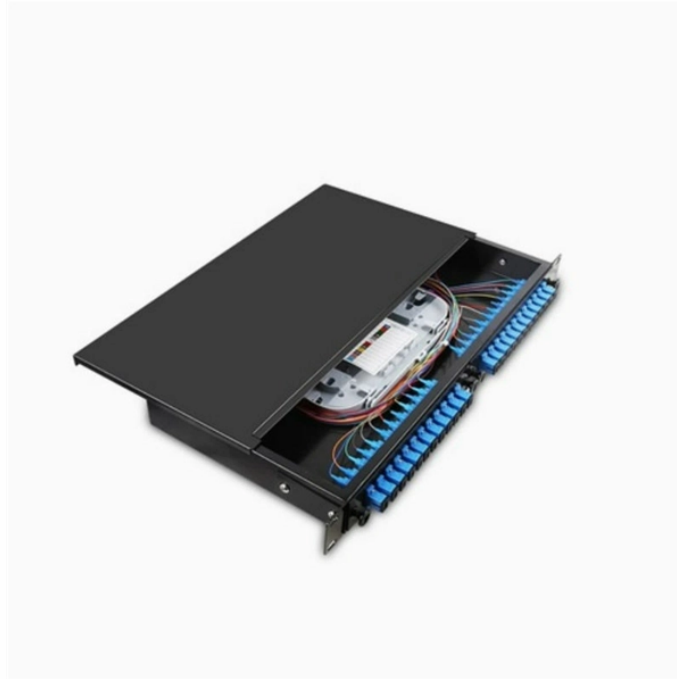

## What color is fiberglass cable tray

## What color is fiberglass cable tray

It includes a color-coded selection guide for lead times, a corrosion guide detailing chemical resistance, and load data for different fiberglass cable tray versions.

FRP cable tray is available in polyester resin and vinylester resin, also referred to as GRP cable tray or fiberglass reinforced cable tray, non metallic cable tray.

FRP cable tray is available in two colors: gray (polyester resin) and beige (vinylester resin), with custom colors available upon request. A surface veil is applied during the pultrusion process to ensure a ...

FRP cable tray is available in polyester resin and vinylester resin, ...

Lightweight yet robust and resistant to corrosion, fiberglass ladder tray often outperforms galvanized or stainless steel over the life cycle.