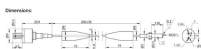

These replacement weight distribution hook-up brackets make it easy to attach spring bars to the tongue frame of your trailer and get the exact tension needed to level your towing setup.