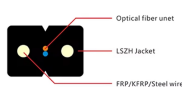

With the Weigh Safe adjustable aluminum drop hitch scale, you don't have to guess. It tells you exactly how much weight the trailer is putting on your trailer ball so you can get the hitch in the perfect position.