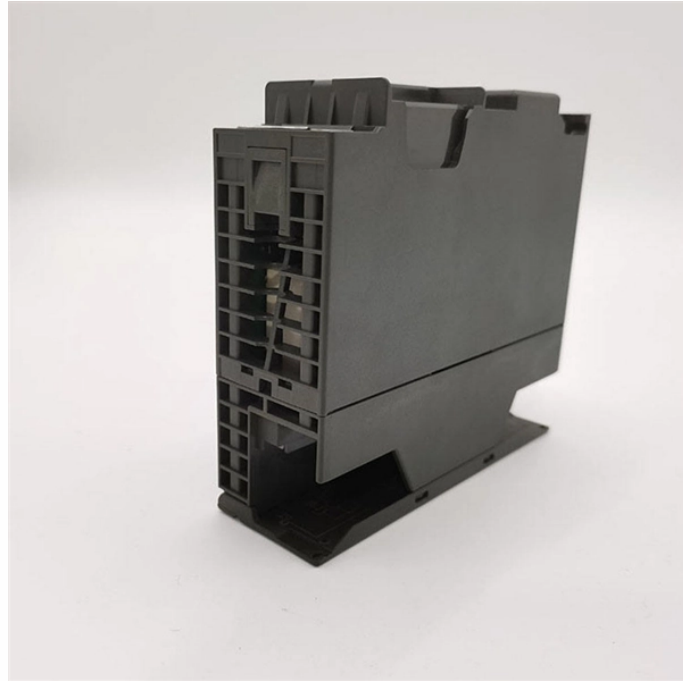

Weak current cabinets and network cabinets

Weak current cabinets and network cabinets

Browse a wide selection of network cabinets featuring locking doors, adjustable shelves, and cable management. Perfect for organizing home equipment.

This durable, outdoor network enclosure comes with a power supply that provides up to 350W (55V DC, 6.3A) of power to industrial equipment, such as PoE switches, injectors and wireless access points.

Contact us today to find the perfect cabinet or rack for your application. Need your equipment racked and stacked, aka integrated? Let us know, and we can make it a turnkey solution, making the infield ...

Whether you are designing a new residence, upgrading your office wiring, or installing a smart home system, choosing the right weak current distribution box is crucial.

An outdoor rainproof weak current communication network sheet metal cabinet is a specialized enclosure designed to house and protect sensitive electronic and communication equipment used in ...