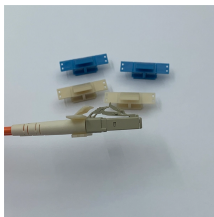

CBS News offers breaking news coverage of today's top headlines. Stay informed on the biggest new stories with our balanced, trustworthy reporting.