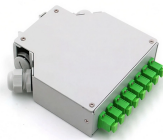

Discover GARVEE Junction Box, a durable, waterproof steel enclosure with secure locking, ideal for protecting electrical components in various environments.

Shop for Waterproof Jackets at REI - Browse our extensive selection of trusted outdoor brands and high-quality recreation gear. Top quality, great selection and expert advice you can trust. 100% ...