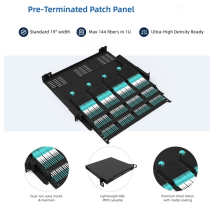

Browse all top-rated waterproof jackets from Columbia, The North Face, Under Armour & more brands.

10 Best Waterproof Jackets That Actually Keep You Dry By Michail After testing dozens of waterproof jackets, I've found that true dry protection requires specific features most manufacturers ...