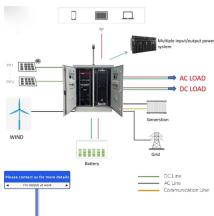

A Simple-to-Install basket cable tray for safe and proper installation of facility wiring in the ceiling and under the floor. Click [HERE](#) to see ordering information and specs.