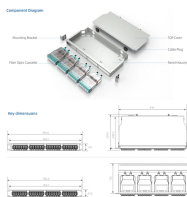

wall, structural element used to divide or enclose, and, in building construction, to form the periphery of a room or a building.