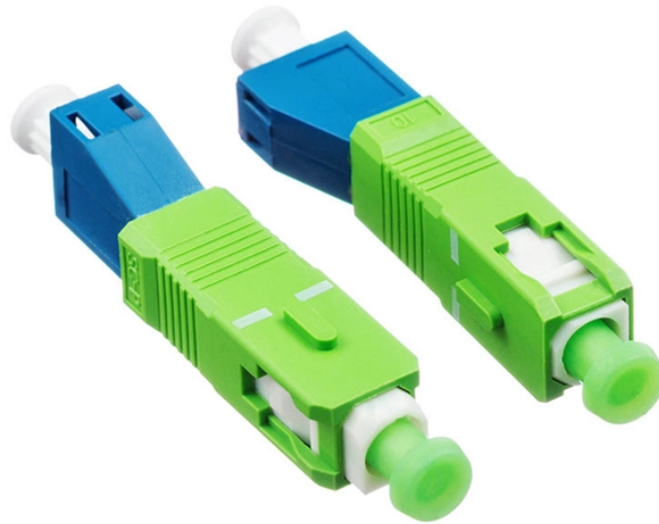

Vertical cable trays in the basement

Vertical cable trays in the basement

Discover whether wire mesh baskets and cable trays can be installed vertically or overhead. Practical tips and examples for smarter cable containment.

The 2026 NEC introduced an important update: cable trays must have at least 12 inches of clear vertical space above them to allow for installation and maintenance access.

Each tray section should be bonded to an adjoining section using listed bonding jumpers or a continuous ground wire and clamps (such as a copper ground bolt). Powder coated tray requires the removal of ...

What is a vertical cable tray? This guide explains its types (ladder, solid-bottom), benefits for safety & organization, and key applications in data centers.

Adhering to IS 1255:1983, the following step-by-step procedure ensures proper installation of a 1200mm wide cable tray in a basement setting.

Ladder Trays Ladder 3D Drawings Explore our full collection of Metallic Ladder 3D Drawings, including horizontal fittings, vertical fittings and metallic tray.

When fitting cable trays and their accessories, the products are cut on site to create changes of direction, adjust sections, etc. Damage can also occur during handling; as a result, both the ...