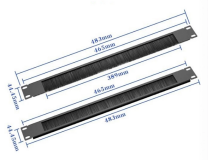

Definition of vertical adjective in Oxford Advanced Learner's Dictionary. Meaning, pronunciation, picture, example sentences, grammar, usage notes, synonyms and more.

VERTICAL definition: 1. standing or pointing straight up or at an angle of 90° to a horizontal surface or line: 2. a.... Learn more.

Vertical describes something that rises straight up from a horizontal line or plane. A telephone pole or a tree can usually be described as vertical in relation to the ground.

Contact Us

For more information, pricing, or custom data center solutions, please contact us:

Website: <https://www.yoahorroenergia.es>

Email: hello@yoahorroenergia.es

Phone: +233 54 318 7269

Address: Plot 28, Spintex Road, Accra, Greater Accra, Ghana

This document is for informational purposes only. Specifications subject to change without notice.