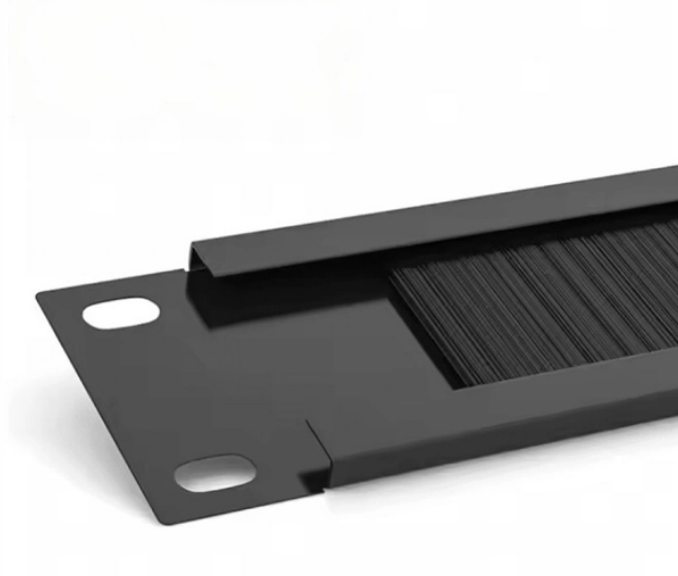

User Box 2-Core Fiber Optic Tray

User Box 2-Core Fiber Optic Tray

From innovative enclosures to precision-engineered splice trays and essential accessories, we provide everything you need to optimize your fiber optic connectivity and enhance network performance.

1075KWHH ESS

The IU-ODN-DT44E-M-2 Fiber Optic Termination Box serves as a crucial termination point for feeder cables, seamlessly connecting them with drop cables in FTTx communication network systems. ...

Our 2 core indoor fiber termination box showcases an innovative design focused on protecting your fiber connection joint. Its sliding cover mechanism offers exceptional shielding against potential damage, ...

2 Core Fiber Optic Desk Terminal Box for SC, FC Adapter, Patch Cord or Pigtail. ...

FBR-11604 Fiber-Optic Distribution Box, 2-Core is a high quality product by Bud Industries used for electronic enclosure applications.