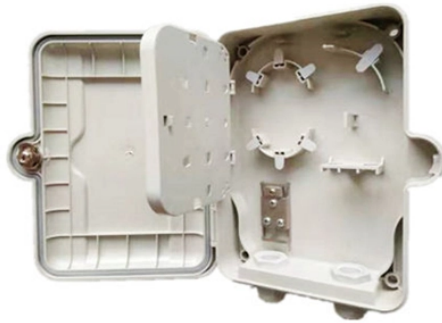

## Uplink GE optical module

OP-EOLT 97042P is the GEPON OLT optical line terminal equipment. It can support 2 GE PON ports and connect 128 ONU at most (by 1:64 splitter), and provides 2 uplink GE optic SFP slots and 2 ...

GICF is a 2 port GE optical interface uplink board of Huawei OLT, providing upstream or cascading optical ports. Two 10KM GE SFP equipped as default, if need change SFP type or qty, please ...

The H901NXED is an 8-port upstream interface board providing 10GE/GE optical ports designed for Huawei's MA5800 series Next-Generation OLT. Its primary function is to provide high-capacity uplink ...