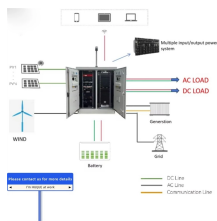

Underground Basement Through-Wall Cable Trays

Underground Basement Through-Wall Cable Trays

Cable troughs provided by C& M have many options, all of which are customizable to your project needs.

Waskey precast cable trench systems provide durable, safe, and easy-to-install solutions for managing underground cables efficiently.

Unlike buried cables — which can be awkward and time-consuming to access — our cable trough systems keep services organised, visible, and easy to maintain. Engineers and utility teams benefit ...

Explore the differences between cable trays and cable trenches for effective cable management. Learn about their design, applications, advantages, and limitations, and how Hutaib ...

Superior Bus integrated with a precast concrete trench allows for efficient underground system installation. Trenched cable bus systems are ideal for outdoor projects in which vehicle traffic or road ...