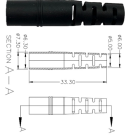

UK Long Distance Optical Cable G 657A2

Duplex single mode 9/125 μm fiber optic cable available in various lengths (1 to 20m) equipped with SC/APC-LC/PC connectors. Designed for FTTH network ...