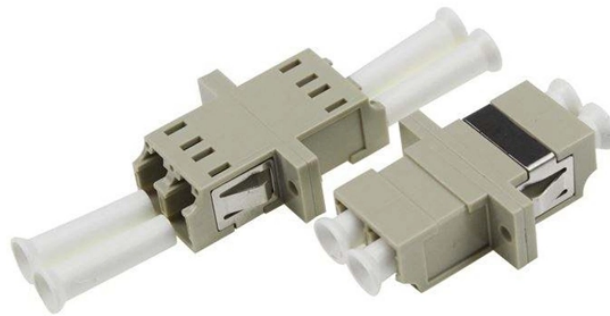

## UK Long Distance Optical Cable G 657A2

Duplex single mode 9/125  $\mu\text{m}$  fiber optic cable available in various lengths (1 to 20m) equipped with SC/APC-LC/PC connectors. Designed for FTTH network ...

EasyBand® Plus G657A2 bending insensitive single-mode fibre combines two attractive features: excellent low macro-bending sensitivity and low water-peak level. It is comprehensively optimised for ...

This fibre drop cable meets the breaking load requirement of 1350-1800N in the interests of safety for overhead applications and is compatible for aerial installations of up to 55 meters

Available in length variants from 1km to 30km, the spool ensures low attenuation, high tensile strength, and robust outdoor performance—making it an ideal solution for defense-grade UAVs, research ...

ions in ducts and on trays and can be direct buried with sand back-filling in outdoor applications. The cable features corrugated steel tape armor for rodent protection

Full compatibility with all G.652 fibers for any applications Low PMD satisfying high bit-rate and long distance transmission requirements Low bending loss for highly demanding cable designs including ...