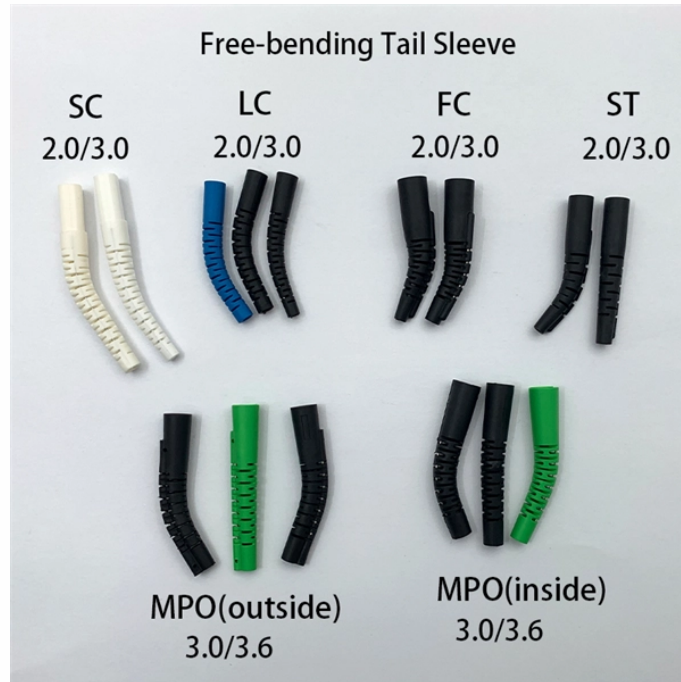

Tying optical cables and steel wires

Tying optical cables and steel wires

All Products Above Floor Raceway Channels Above Floor Raceway Fittings Cable Bundling Strapping Cable Bundling Tools Cable Cleats Cable Clips, Clamps & Supports Cable Sleeves, Tubing & Wraps ...

Below are some general guidelines for proper optical cable installation. Do not pull directly on cable: One of the biggest mistakes an installer can make with fiber optic cable is pulling the cable from the ...

Beyond aesthetics, tying electrical cables correctly prevents hazards like overheating, physical damage, and inaccessible components. This guide provides electricians with best practices, ...

Messenger strand and lashing wire creates a flexible infrastructure, allowing numerous cable designs as well as later additions for new fiber connections. Once strands are placed, fibers can be attached up ...

This page describes and illustrates recommended procedures for lacing and tying wires with knots that hold tightly under all conditions. For the purposes of this discussion, the following terms are defined: