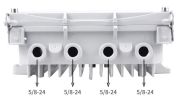

Multi-view KVM switches can achieve real-time control of multiple computers, eliminating the need for some redundant USB peripheral devices like ...

A dual view KVM switch allows users to control two computers using a single set of peripherals (keyboard, video monitor, and mouse) while providing the capability to display the output from both ...