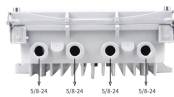

Twelve-channel distribution box assembly

Twelve-channel distribution box assembly

The SX 12 Channels 125 Amp Distribution Box is designed for stable and efficient power management in demanding environments. Whether you need a stage power distro, industrial distribution box, or ...

It provides a full parallel path for all 12 channels to both male and female XLR connectors from both male and female DT-12 connectors. The box features a recessed handle to protect the connectors ...

Available in multiple channel configurations—4, 6, 8, 10, and 12 channels—with options for staggered or wide-spaced jacks, the boxes support interface types ...

Three-phase, five-wire AC380V power supply. Supports up to 12 channels with ...

Feature highlights: Stage Light Power Distribution Box with 12 channels and 19-pin output, designed for professional stage lighting applications. It features a rugged double-layer shockproof shell, IP65 ...