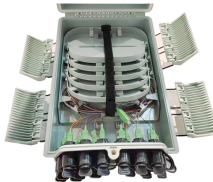

Twelve-channel distribution box assembly

Twelve-channel distribution box assembly

The SX 12 Channels 125 Amp Distribution Box is designed for stable and efficient power management in demanding environments. Whether you need a stage power distro, industrial distribution box, or ...

V12 series single phase assembly box has been designed for safe, reliable ...

A: Stage lighting distribution box/industrial socket box/distribution box/photovoltaic combiner box/plastic waterproof electrical box/switch power supply

Feature highlights: Stage Light Power Distribution Box with 12 channels and 19-pin output, designed for professional stage lighting applications. It features a rugged double-layer shockproof shell, IP65 ...

Available in multiple channel configurations—4, 6, 8, 10, and 12 channels—with options for staggered or wide-spaced jacks, the boxes support interface types such as M8 and M12.

At SX, we specialize in providing reliable and robust distribution boxes that ensure smooth and safe power distribution across various setups. Whether for industrial, commercial, or residential use, our ...