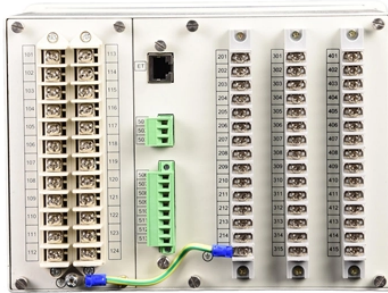

Trough-type bridge-type compost turner

Trough-type bridge-type compost turner

Compared to traditional methods such as manual turning and loader turning, the advantages of the trough-type compost turner are particularly prominent. It achieves automated ...

For small and medium-sized organic fertilizer plants, understanding the types, selection criteria, and maintenance tips of compost turning machines is key to improving production efficiency ...

What is a Trough type Compost Turner? A trough type compost turner, also known as a trough-type compost turning machine, is a core piece of specialized equipment in the aerobic ...

Adopting a bridge-type structure—either spanning longitudinally or transversely—it can be easily adapted to various site conditions. Additionally, the track-based operation helps reduce energy ...

Utilizes a hydraulic system for powerful and efficient turning, allowing for easy operation and precise control. The trough design enables effective mixing of compost materials while minimizing material ...

This specific trough-type compost turner is the cornerstone of trough-type aerobic fermentation composting technology, a system designed for maximum environmental control and ...

The turner's special design mixes and aerates the entire pile of compost in the trough, creating the perfect environment for fast, aerobic composting. This ensures that you get a high-quality, fully ...