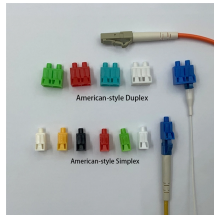

Troubleshooting technical issues requires a structured approach to identify, diagnose, and resolve problems efficiently. As part of this I am gathering and investigating different ...