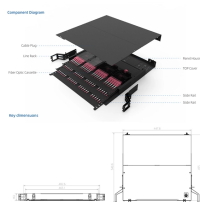

Article 590 addresses the practicality and execution issues that are inherent in temporary installations, thereby making them less time consuming to install and less time consuming to remove.