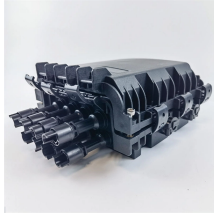

Transportation-specific power distribution box

Transportation-specific power distribution box

Lex Products offers a full range of portable power distribution units including boxes, boards and panels, specifically engineered for indoor and outdoor use.

Stackable portable power distribution solution You can stack up to 10 PDU's requiring less storage space and making it easier to transport. The enclosure is UL 50 and made of heavy duty, robust rubber.

Durable power distribution for heavy vehicle networks. Sealed enclosures in 2-60 circuits endure tough conditions for economical electrical networks.

In this catalog, temporary power distribution units mounted on dolly carts are designed for quick deployment of power distribution equipment, such as panels, transformers, receptacles and cords.