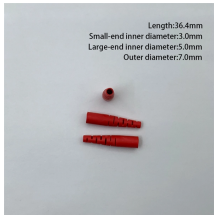

Shop Cable Tray Fitting, Cable Tray Hardware, Fiberglass, 1 In, 3/8 To 16 In Thread By TJ Cope (FEC NB SS) At Graybar, Your Trusted Resource For Cable Tray Fittings And Other TJ Cope Products.

Specifications Type: Cable Tray Straight Section
Bottom Type: Ladder Material: Glass Reinforced Polyester Siderail Height - nominal: 6 in.

The Ladder Tray features light, rugged, tubular steel construction. It is designed for mechanical support and strain relief in long runs of cable and creates a smooth gradual bend for cable.

Our aluminum, I-beam ladder cable trays feature 3-inch tangents and are using connectable with our fittings and accessories. Aluminum ladder cable trays benefit from being lightweight and resistant to ...