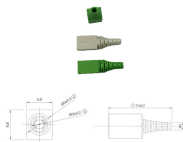

## Three-core socket in the distribution box construction site

## Three-core socket in the distribution box construction site

This portable, temporary industrial socket box is designed for construction sites. Featuring a durable plastic shell, it incorporates a three-level distribution box and leakage protection for reliable electrical ...

These boxes are highly demanded in the market for widely use to make entire building connection in a single point. We manufacture these boxes with various design and size options depending upon the ...