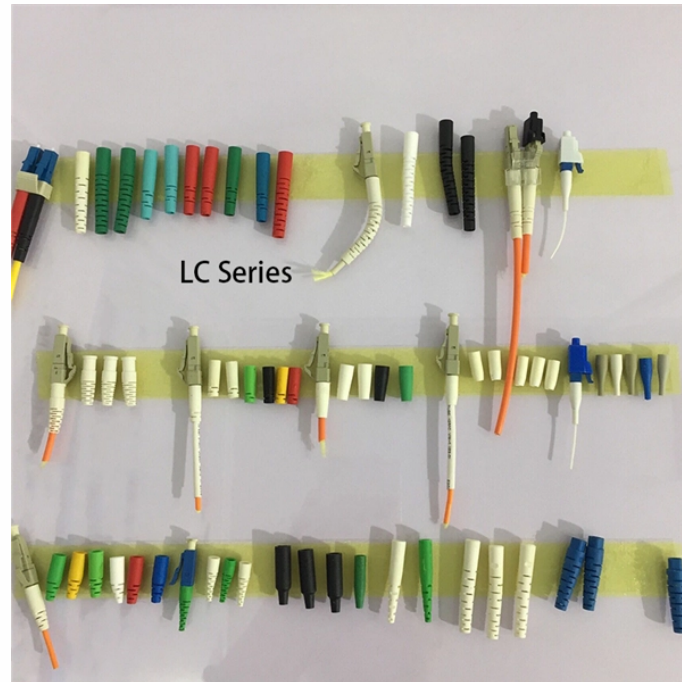

Thickened cable tray elbows

Thickened cable tray elbows

Cable trays consist of rigid components like supports, connectors, and fittings made of either certain steel alloys or aluminum materials. The right cable trays and fittings provide superior versatility, ...

Legrand wire and cable management solutions including wire mesh trays, cable trays, and reels. Discover flexible, adaptable, cost-effective solutions.

Cable Trays and Fittings For ease of installation and accessibility, lay cable and hose in trays instead of pulling it through conduit or raceway. These tray systems allow excellent ventilation and prevent ...

The aluminum I-beam design of ITray is perfect for industrial installations with large diameter cables in long span situations, minimizing total tray width and creating a smooth transition between straight ...

Welded aluminum I-beam ladder cable trays are a core solution and an iconic design in the cable tray industry. The I-beam design is the most common cable tray construction. Our aluminum, I-beam ...

The 30° Vertical Elbow is an ideal choice for installations where large diameter cables are involved in long span situations. It effectively reduces the overall tray width and provides a seamless transition ...