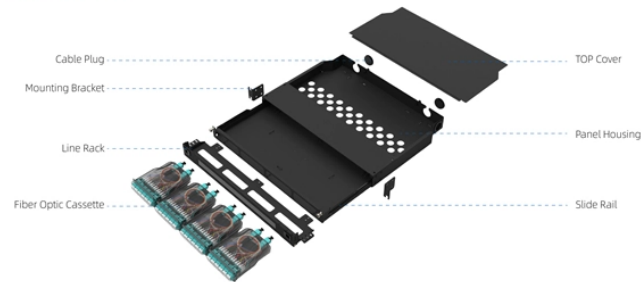

Thickened Fiber Optic Cable Junction Box

Component Diagram