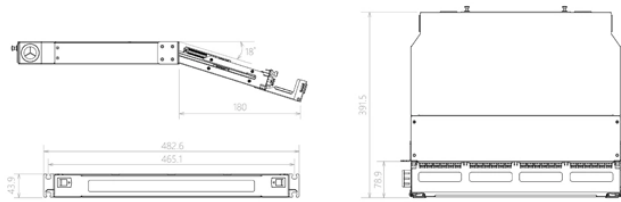

Key dimensions