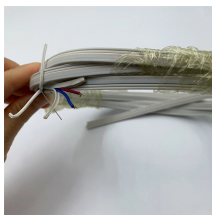

The two primary forms of cable trays are ladder trays, which resemble a ladder structure, and trough trays, which provide a more enclosed design for protection against environmental factors.