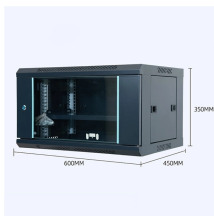

Discover efficient cable tray support structures for optimal cable management. Learn about hanger, wall-mounted, and Unistrut systems for safer installations.