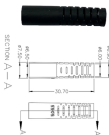

The types of cable tray supports include

The types of cable tray supports include

Selecting the right cable tray accessories is crucial for the safety, stability, and ease of maintenance of any electrical system. This article provides a comprehensive guide on the different ...

Discover the main cable tray support types: wall-mounted, ceiling-hung, floor-mounted, and cantilever brackets. Learn how each suits different installations. Click to explore technical specs ...

In designing supports for a cable tray system, consideration should be given to the loads associated with future cable additions and any additional loading that may be applied to the cable tray system (e.g., ...