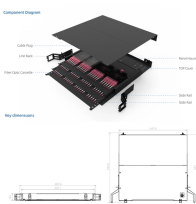

Our nationally acclaimed ophthalmologists and optometrists provide LASIK, cataract, glaucoma, and specialty services. Visit our website to request an appointment today!