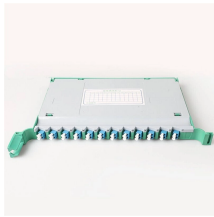

The Windows Terminal is a modern, fast, efficient, powerful, and productive terminal application for users of command-line tools and shells like Command Prompt, PowerShell, and WSL.

Safety enclose junctions with single and three-phase sectionalizing cabinets rated 15 and 25 KV at 200 or 600 amperes Safety enclose instrument transformers and branch circuits with a wide range of CT ...