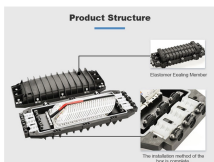

Terminal Box 12-pin Rack Ic

Terminal Box 12-pin Rack Ic

DIN rail fiber termination box with 12 LC Duplex ports, providing a high-capacity solution for fiber management.

Find many great new & used options and get the best deals for 12 Fibers Rack Mount, Fiber Patch Panel, Terminal box with LC adapter -4768 at the best online prices at eBay!

The fiber optic terminal box is designed for FTTH applications, accommodating at least 4-16 users. It provides ample space for splicing, splitting, storage, and cable management. Suitable for both indoor ...

12-port Fiber Optic Terminal Box, with LC connector. Fiber optic terminal box is a fiber management product for fiber link distribution and protection in FTTH network. Suitable for distribution and ...

The Haile 12-port 12-core terminal box P2A-12M-LC is an efficient and versatile fiber optic solution. It features a 1U pull-out rack design for easy installation, perfect for space-constrained environments ...