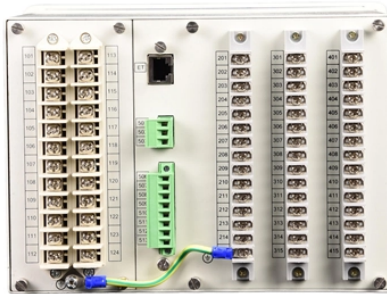

Terminal Box 12-pin Rack Ic

Terminal Box 12-pin Rack Ic

DIN rail fiber termination box with 12 LC Duplex ports, providing a high-capacity solution for fiber management.

Find many great new & used options and get the best deals for 12 Fibers Rack Mount, Fiber Patch Panel, Terminal box with LC adapter -4768 at the best online prices at eBay!

The fiber optic terminal box is designed for FTTH applications, accommodating at least 4-16 users. It provides ample space for splicing, splitting, storage, and cable management. Suitable for both indoor ...

12-port Fiber Optic Terminal Box, with LC connector. Fiber optic terminal box is a fiber management product for fiber link distribution and protection in FTTH network. Suitable for distribution and ...

The Haile 12-port 12-core terminal box P2A-12M-LC is an efficient and versatile fiber optic solution. It features a 1U pull-out rack design for easy installation, perfect for space-constrained environments ...