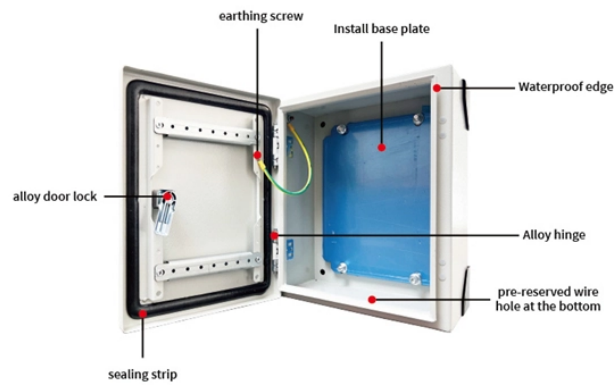

Tariff Costs 8-core Fiber Optic Distribution Box

Tariff Costs 8-core Fiber Optic Distribution Box

This optical fiber distribution box is provided with 2 input and 8 output ports, allowing installation of 8 drop cable or terminal access of 8 end-users. It is of high-quality ABS plastic provides solid ...

High-quality Optical Fiber Cable Distribution Box 8Core for reliable FTTH terminal links. Durable PC plastic, weather-resistant, and easy wall-mount installation.

Crafted from durable ABS Plastic and engineered for wall mounting, this fiber optic ...

Ideal for last mile FTTH deployments, this versatile 8 core fiber distribution box is perfectly suited for small-scale installations in apartments, residential, or commercial buildings, enhancing floor ...

FDB-08 Series 8 ports Fiber Distribution Box, also called Splitter Distribution Box or Fiber Terminal Box, can be used in FTTH projects and is suitable for corridor, basement, room, and building's outer walls ...